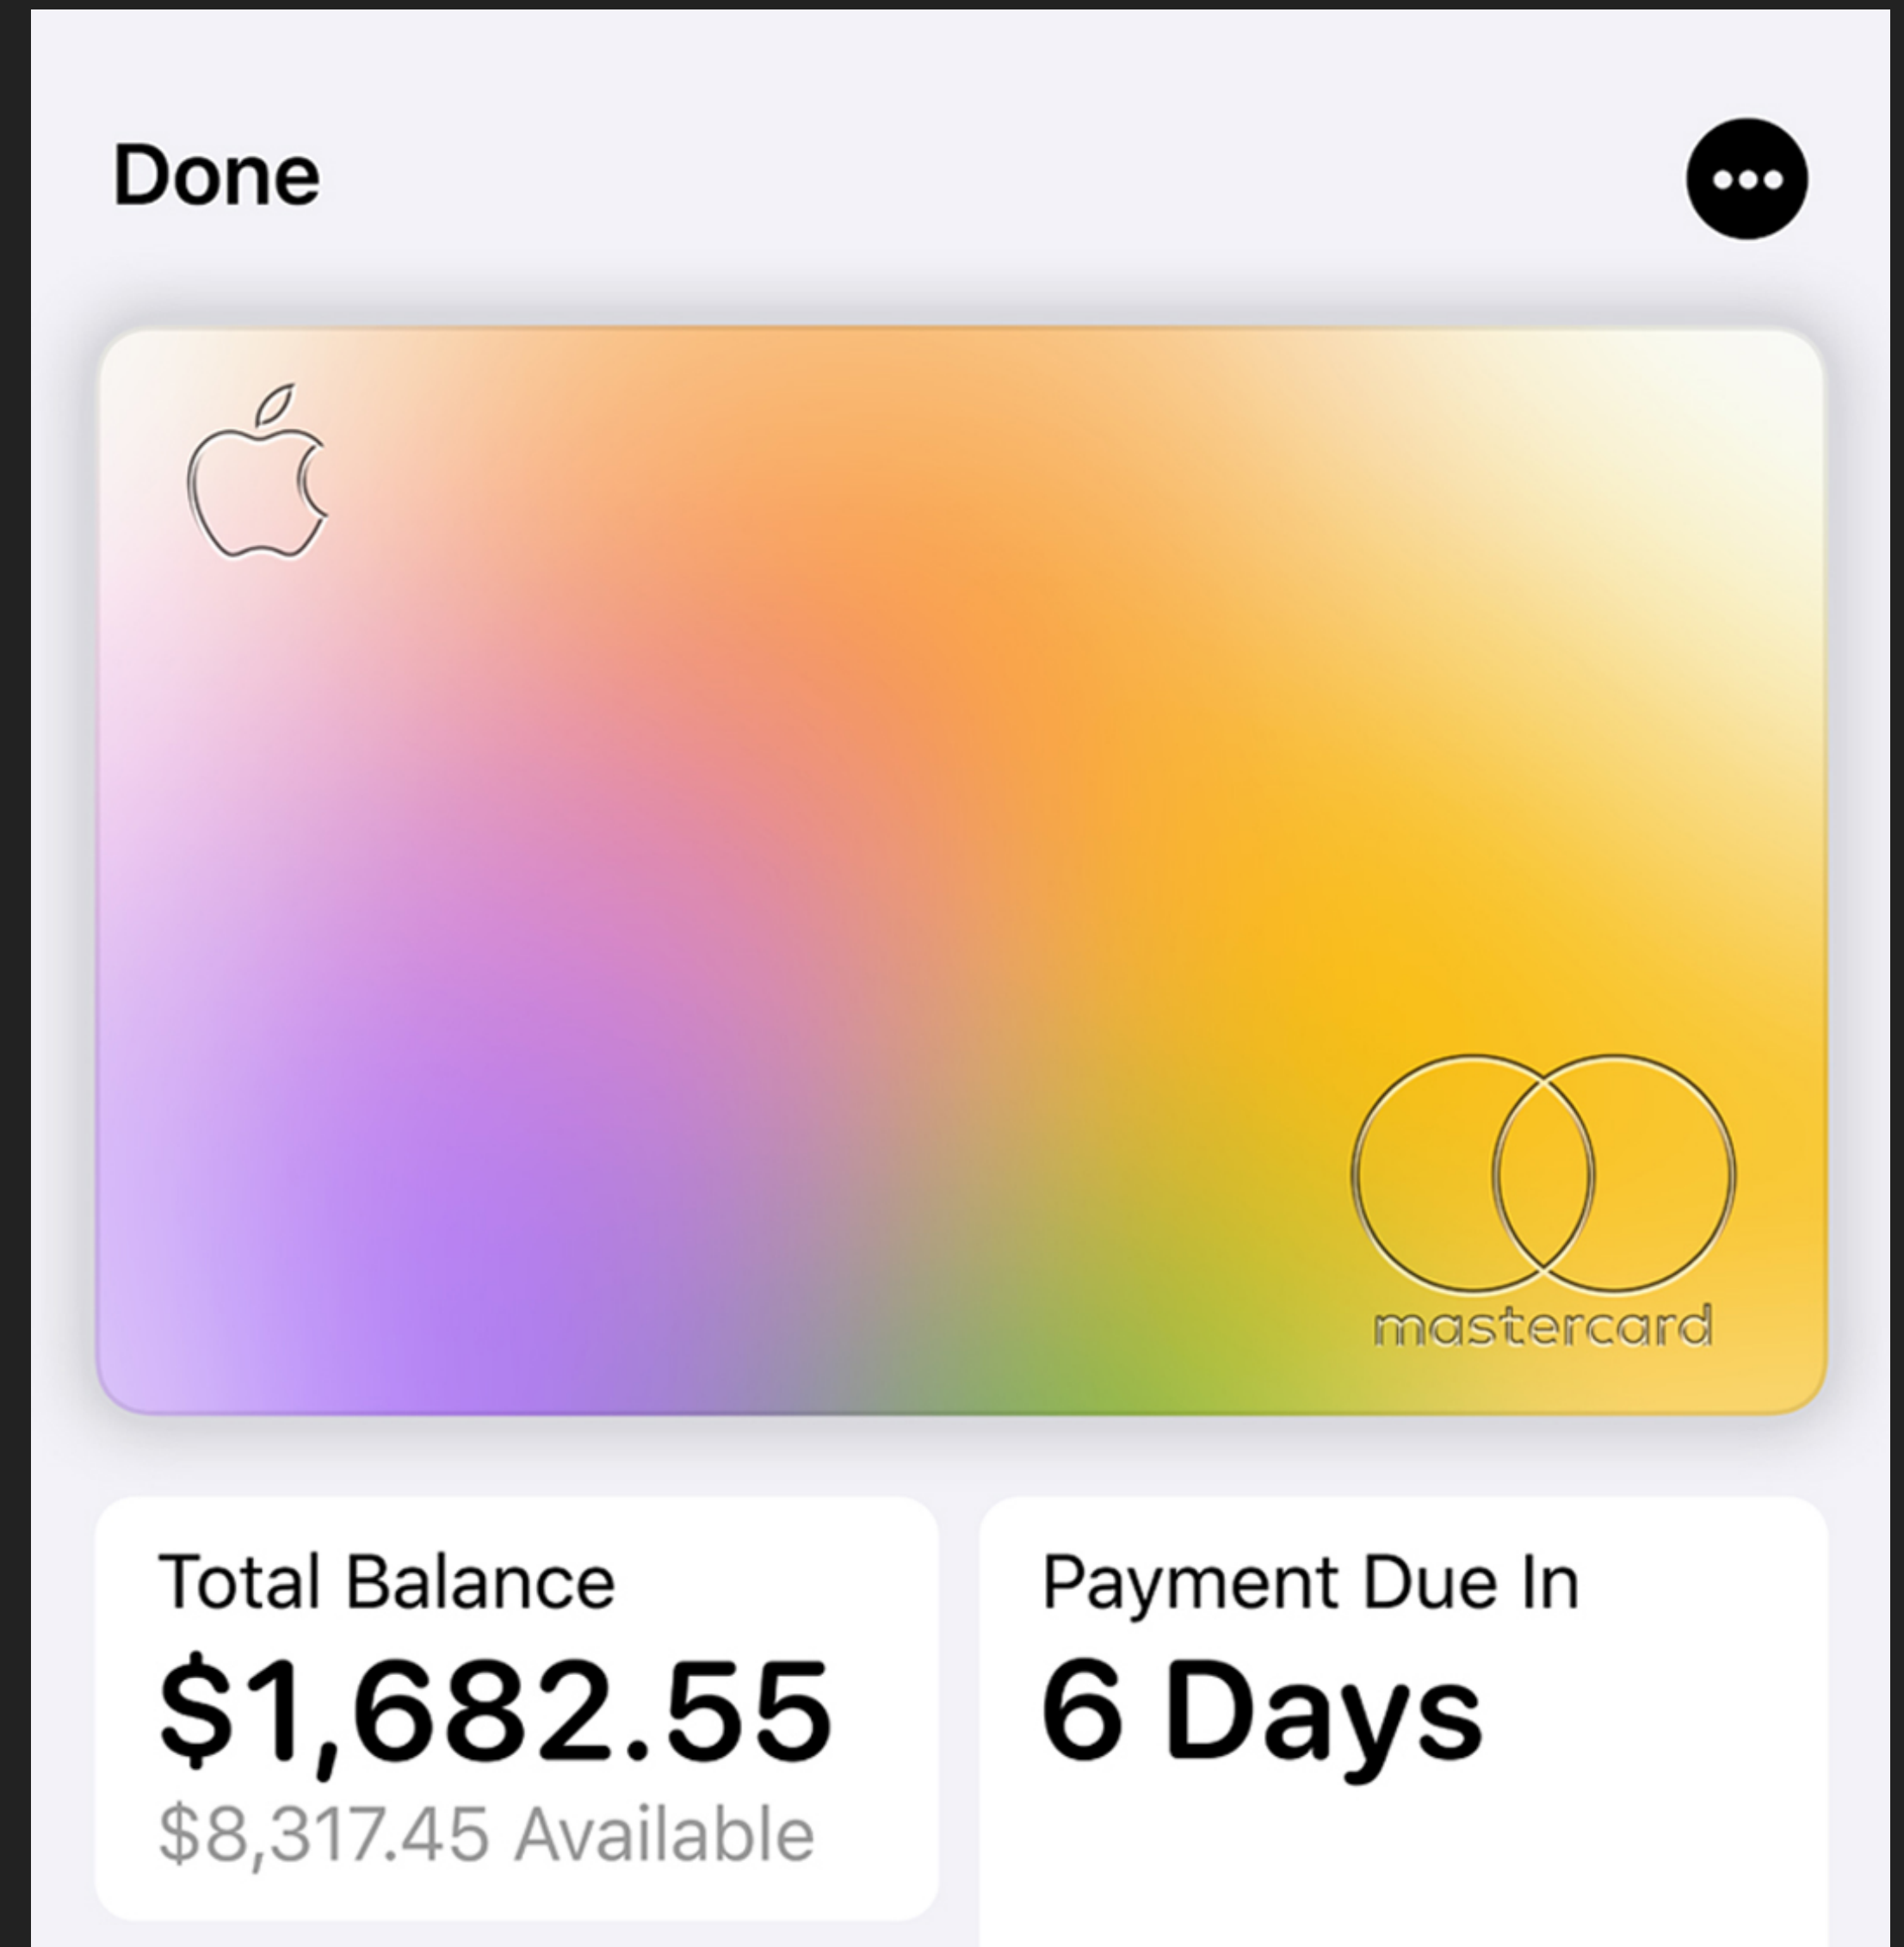

APPLE CARD

- <https://daringfireball.net/linked/2019/04/06/venkatesan-apple-card>
- <https://techcrunch.com/2019/03/28/how-apple-card-works/>